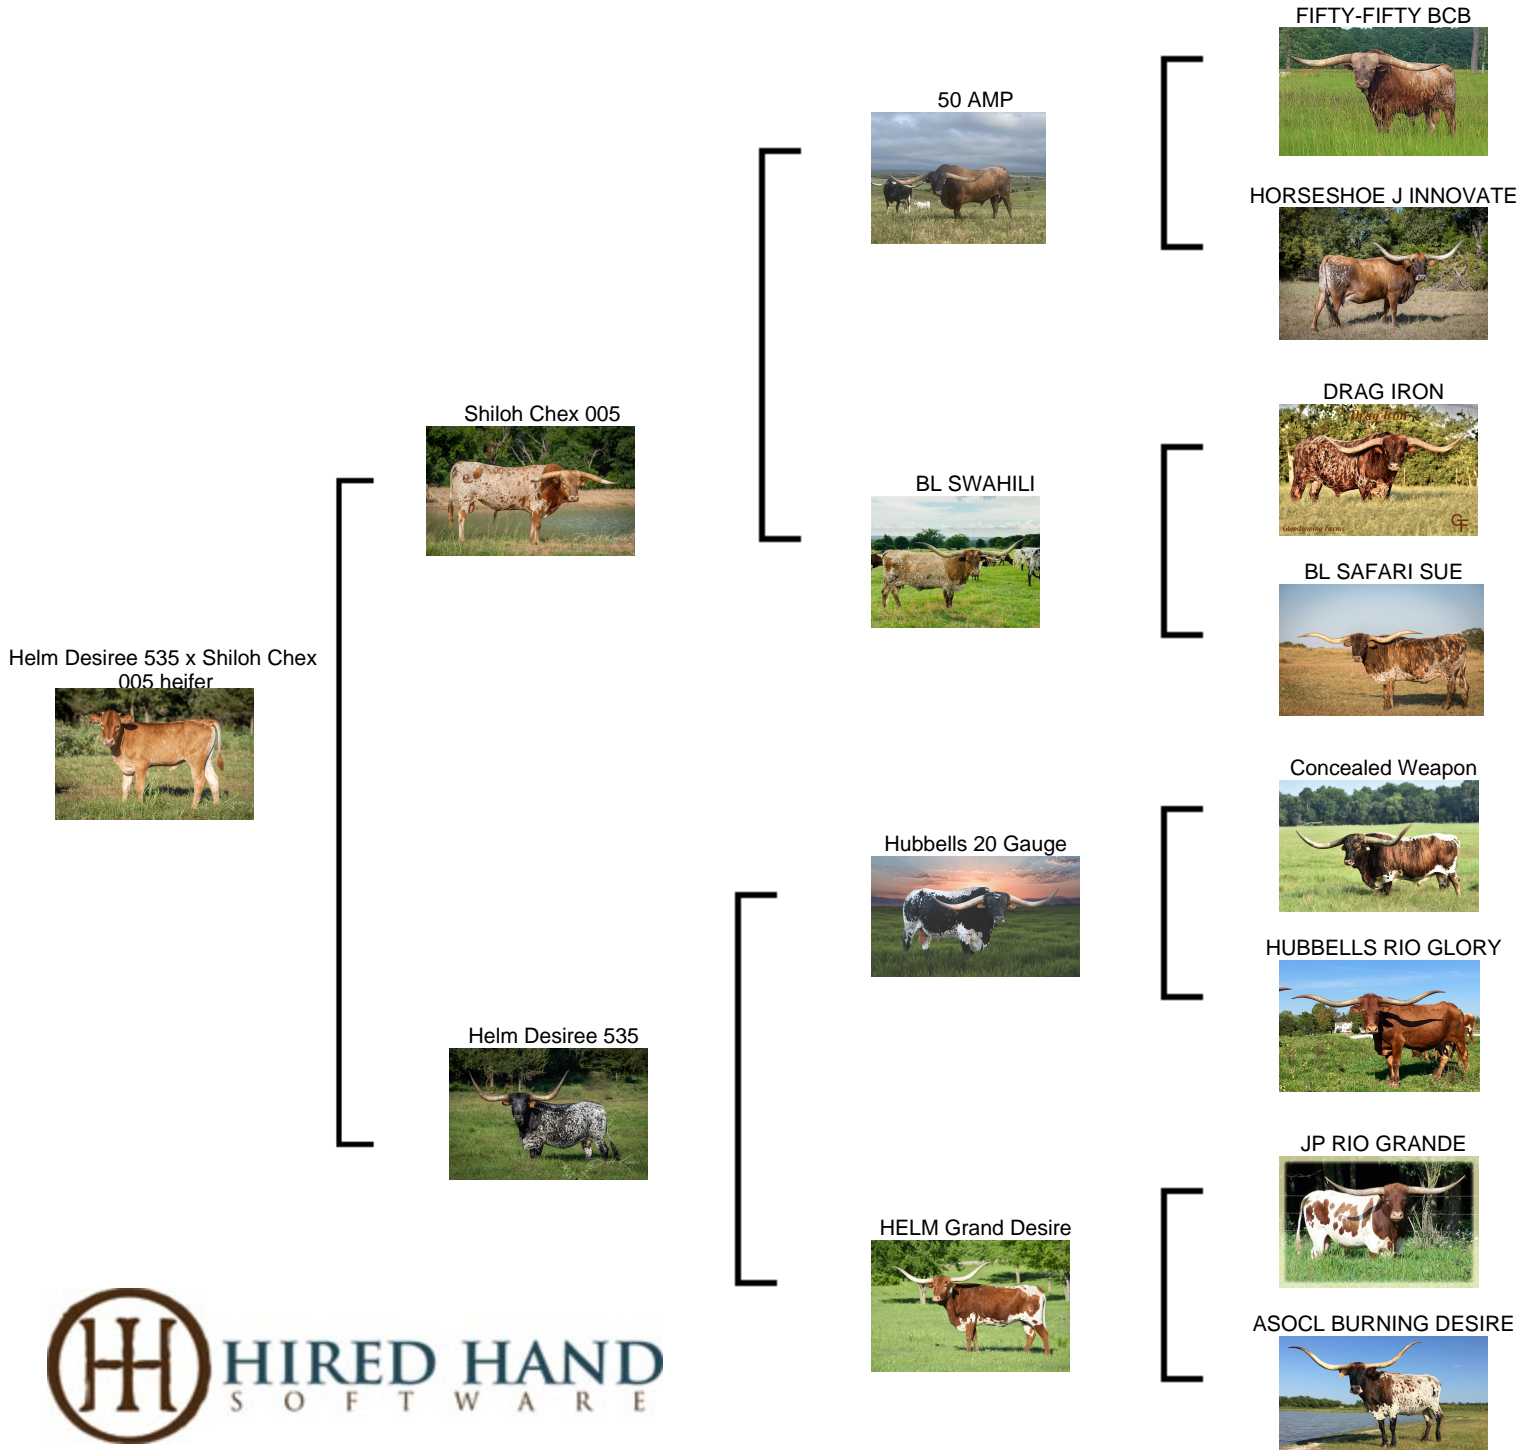

Helm Desiree 535 x Shiloh Chex 005 h

Date of Birth: 07/20/2024
Registration 1: Pending
Breeder: Brett and Teresa Krause
Owner: Brett and Teresa Krause

Courtesy of Circle K Ranch

Red with white belly

<http://www.hiredhandsoftware.com>