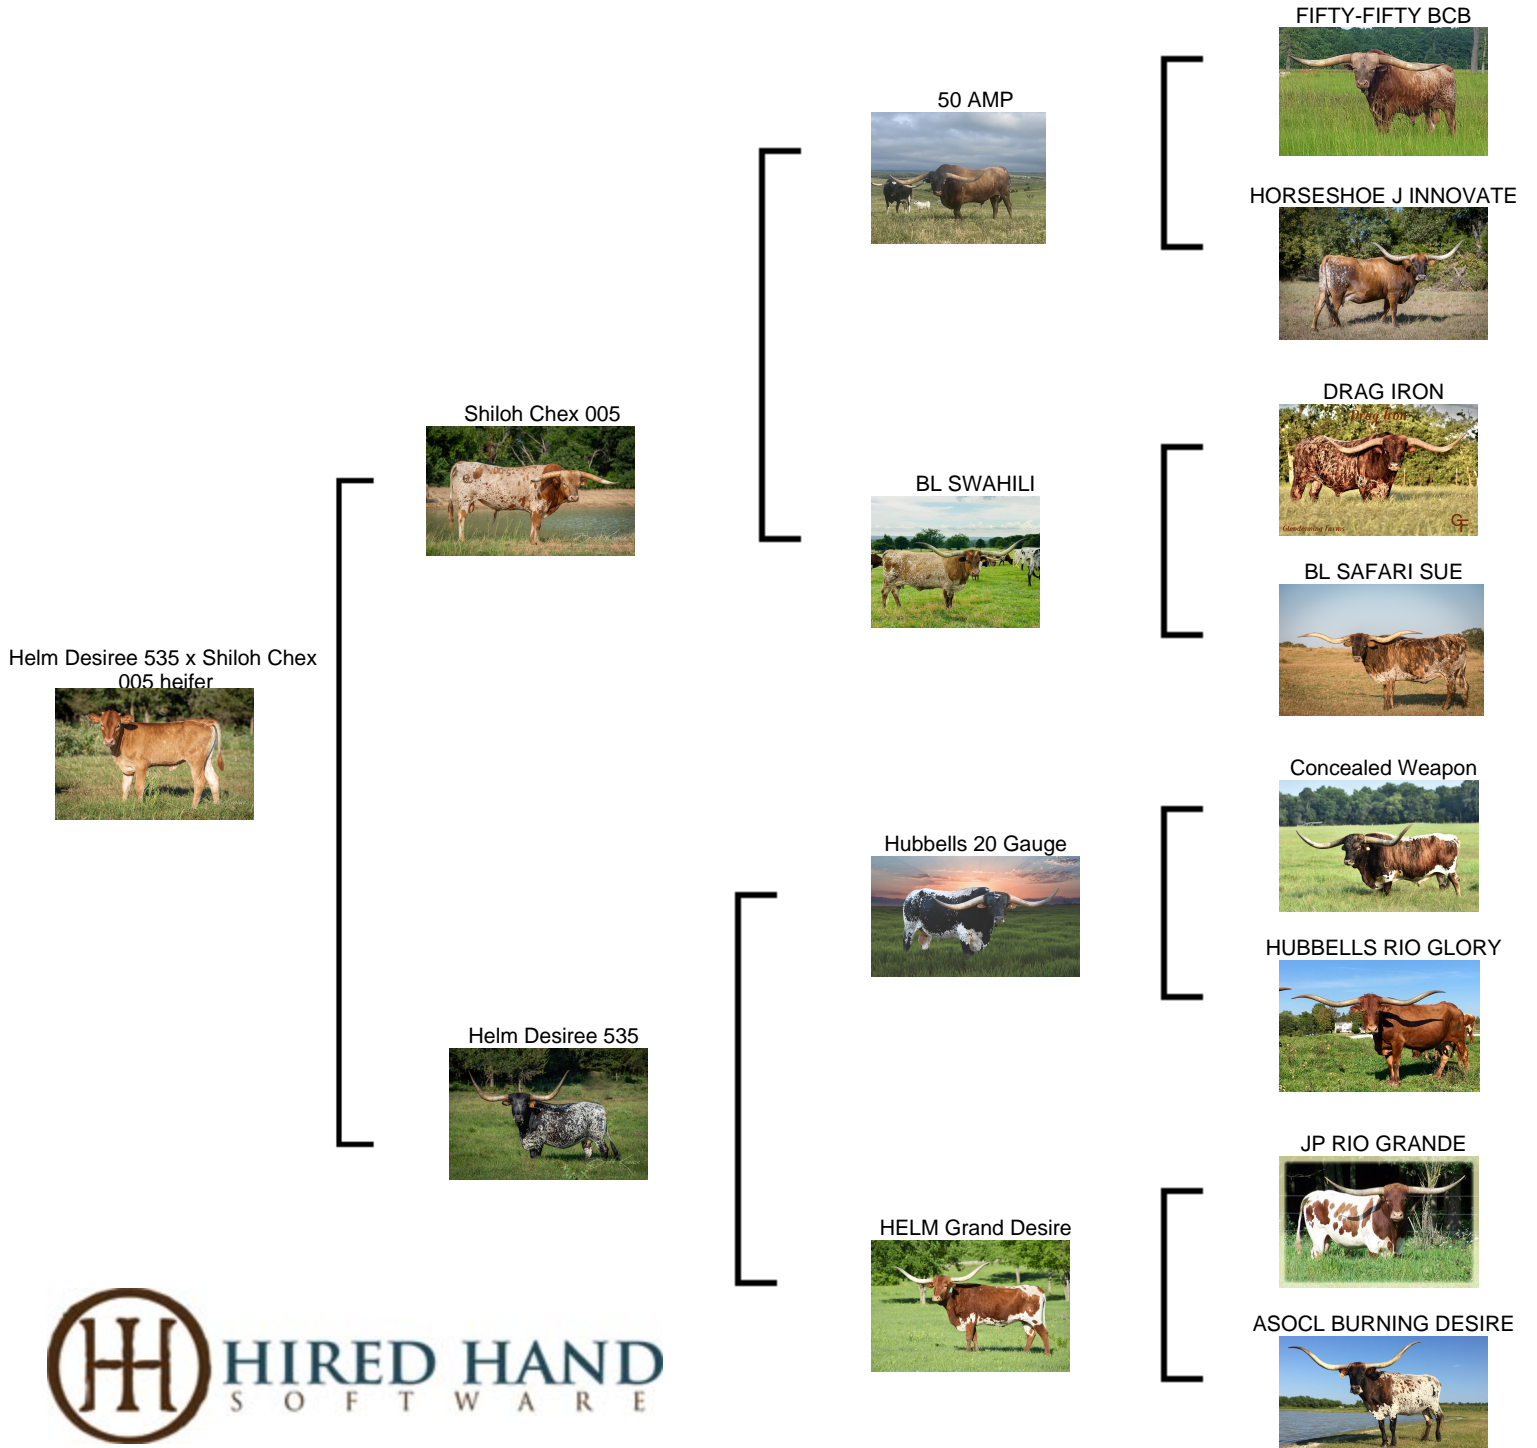

# Helm Desiree 535 x Shiloh Chex 005 h

**Date of Birth:** 07/20/2024  
**Registration 1:** Pending  
**Breeder:** Brett and Teresa Krause  
**Owner:** Brett and Teresa Krause

Courtesy of Circle K Ranch

Red with white belly